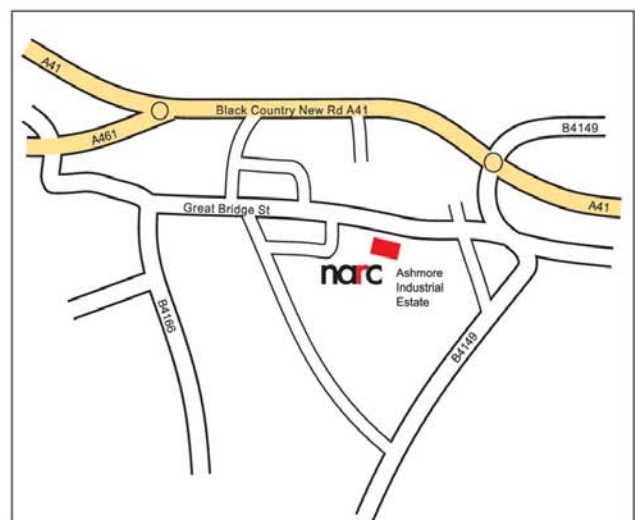

### Location Map - NARC, Birmingham (B70 0BW)

The National Access and Rescue Centre - Birmingham  
Unit 4, Ashmore Industrial Estate, Great Bridge Street, West Bromwich, B70 0BW

tel: +44 (0)845 6432211 admin@narc.co.uk  
fax: +44 (0)1539 728833 www.narc.co.uk