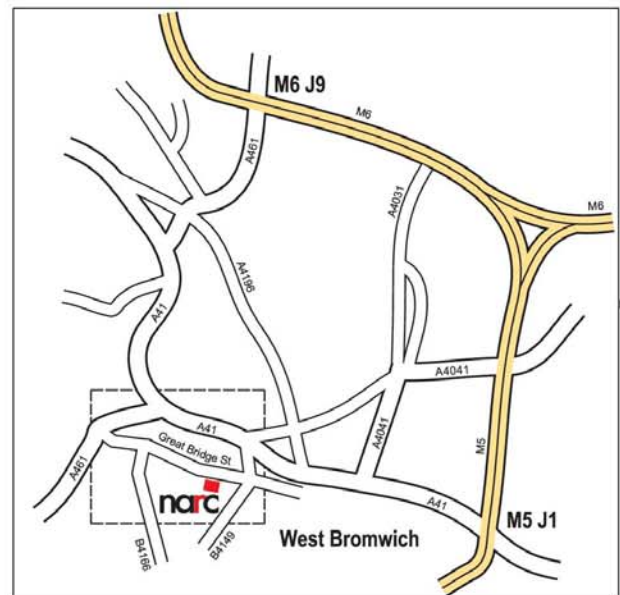

### Location Map - NARC, Birmingham (B70 0BW)

The National Access and Rescue Centre - Birmingham  
Unit 4, Ashmore Industrial Estate, Great Bridge Street, West Bromwich, B70 0BW

tel: +44 (0)845 6432211 admin@narc.co.uk  
fax: +44 (0)1539 728833 www.narc.co.uk