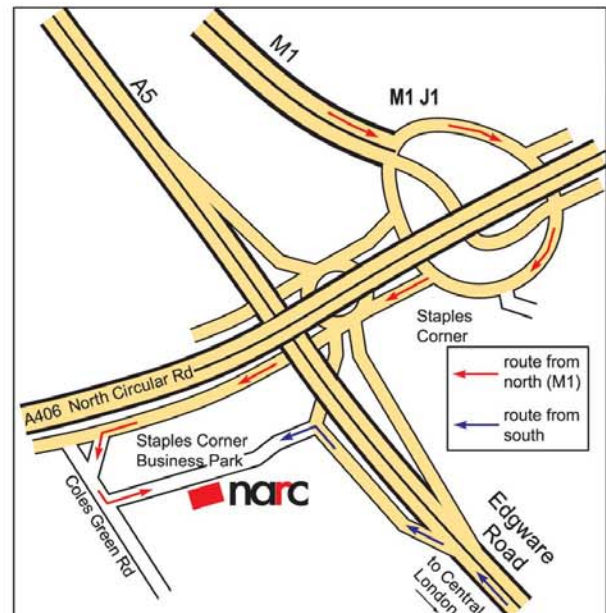

## Location Map - NARC, London (NW2 7JP)

**By Car:** From roundabout at the end of the M1 follow signs for A406 Wembley West. Go straight across Staples Corner roundabout. Travel 100m up the hill and turn left into Staples Corner Industrial Estate. A further 90m down through the estate, midway on the right is unit 11. NARC.

### By rail:

Mainline railway stations to London.  
London Underground Tube - Northern Line to Brent Cross.

### By foot from Brent Cross station (1.5 kilometre-25 minutes):

Exit the station and turn right along Highfield Avenue to end junction. Turn right and follow this, turning left under the flyover. Follow this road for 700 metres passing Tesco and Holiday Inn.

- At last shopping complex (Next etc) cross the road and go up the aerial walkway on the right.
- Follow the pathway on the other side and over the next stairway on the left.
- Follow the roadway under the railway.
- Take the next stairway left over the roundabout.
- Cross the road to Staples Stationary store.
- Walk up through the estate for 50m to unit 11 which is on the left.