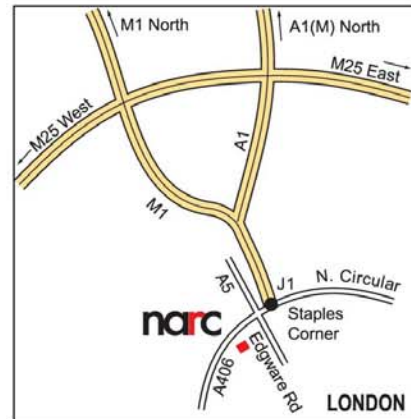

## Location Map - NARC, London (NW2 7JP)

**By Car:** From roundabout at the end of the M1 follow signs for A406 Wembley West. Go straight across Staples Corner roundabout. Travel 100m up the hill and turn left into Staples Corner Industrial Estate. A further 90m down through the estate, midway on the right is unit 11. NARC.

### By rail:

Mainline railway stations to London.  
London Underground Tube - Northern Line to Brent Cross.

### By foot from Brent Cross station (1.5 kilometre-25 minutes):

Exit the station and turn right along Highfield Avenue to end junction. Turn right and follow this, turning left under the flyover. Follow this road for 700 metres passing Tesco and Holiday Inn.

- At last shopping complex (Next etc) cross the road and go up the aerial walkway on the right.
- Follow the pathway on the other side and over the next stairway on the left.
- Follow the roadway under the railway.
- Take the next stairway left over the roundabout.
- Cross the road to Staples Stationary store.
- Walk up through the estate for 50m to unit 11 which is on the left.